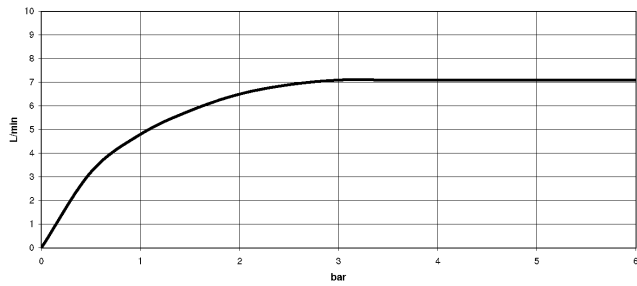

SYMETRICS Wall-mounted basin spout without pop-up waste - Brushed Platinum

13 805 980

- 220mm projection
- fixed spout
- circular, air-enriched flow
- hole diameter 37 mm
- rosette 60 x 60 mm
- 1/2" connection
- plug-link mounting
- max. flow 7 l/min
- lead-free
- WRAS 1904065

For Touchfree control please order eSet Touchfree
WITH or WITHOUT temperature adjustment

Recommended miscellaneous

Concealed wall elbow -

35 085 970 90

- max. recess depth 163 mm
- min. recess depth 90 mm

SYMETRICS Wall-mounted basin spout without pop-up waste - Brushed Platinum

13 805 980
mm [inches]

Flow rate chart

Certificates

LGA_18593.

WRAS_1904065.

SYMETRICS Wall-mounted basin spout without pop-up waste - Brushed Platinum